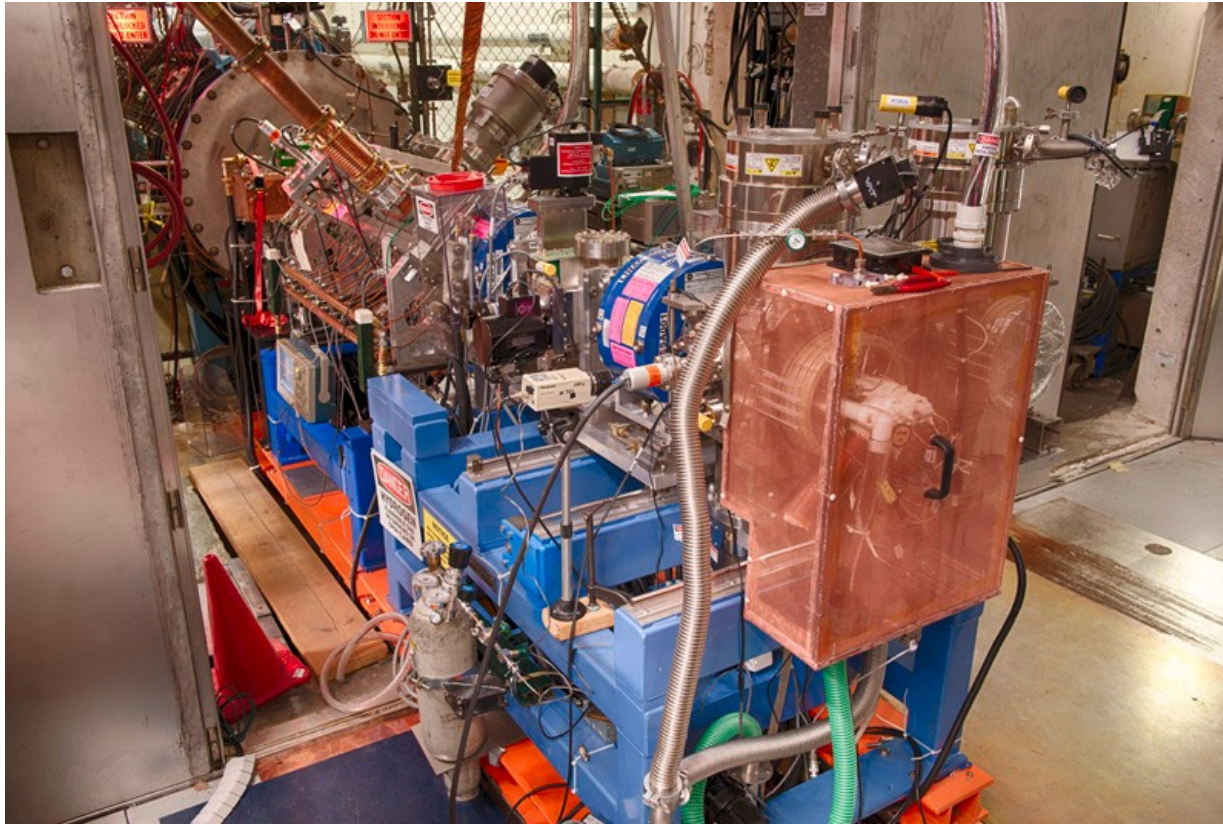

A Day in the Life of an Accelerator Operator

Jakob Schaeffer & Travante Thompson
Community Advisory Board Meeting
22 Jul 2021

Overview

Main Control Room

Source & Pre-Accelerator

Linac

Booster

Main Injector & Recycler

(seen through the eyes of an Operator)

Muon Delivery Ring

Transfer to Fermi Test Beam Facility

Particle Focusing Horn – Neutrino Experiments

Questions & Discussion

All images from <<https://vms.fnal.gov/gallery>>